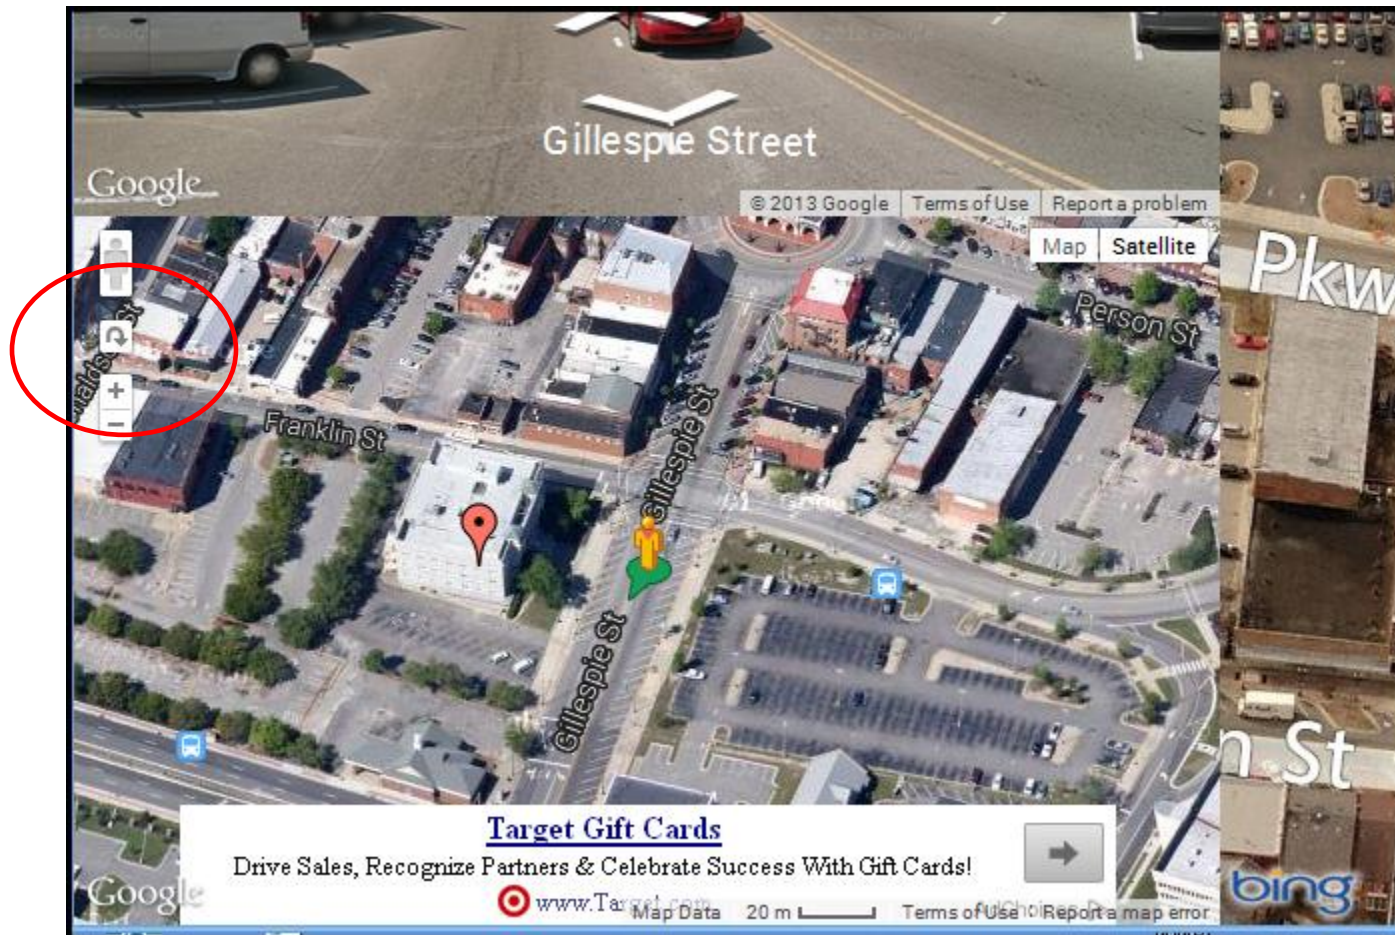

## New Virtual Maps Display Layout and Options

Initial View after choosing the Virtual Maps Page hyperlink....

Modify the Google Map view (Lower Left)

Under Top Right Menu Selections (Map and Satellite) choose 45 degrees

The image will now be oblique, similar to Bing Maps displays. It can also be rotated for other angles in most areas.

The Standard Street Map can also be chosen by selecting Map