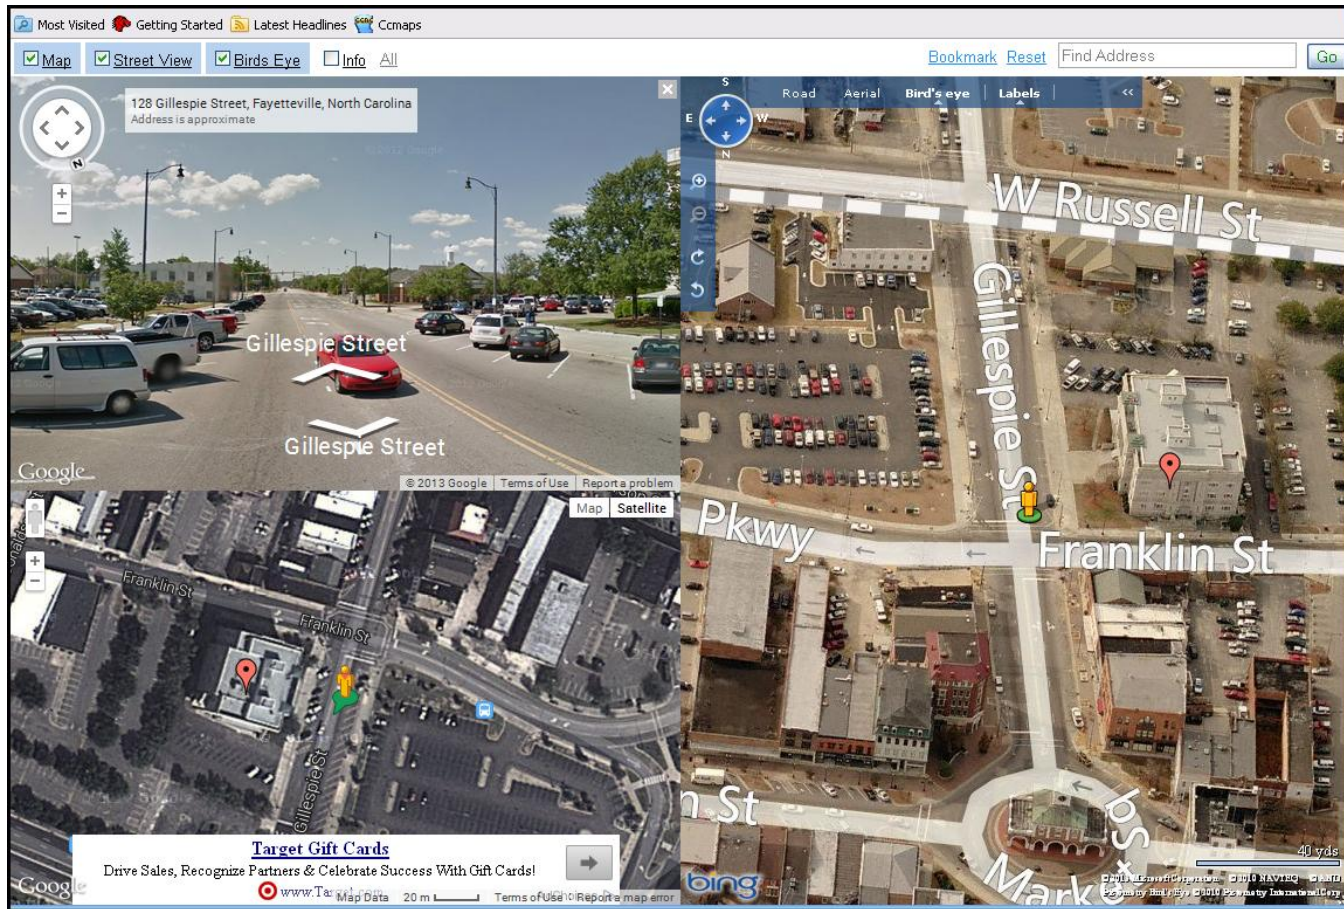

## New Virtual Maps Display Layout and Options

Initial View after choosing the Virtual Maps Page hyperlink....

Modify the Google Map view (Lower Left)

Under Top Right Menu Selections (Map and Satellite) choose 45 degrees

The image will now be oblique, similar to Bing Maps displays. It can also be rotated for other angles in most areas.

The Standard Street Map can also be chosen by selecting Map