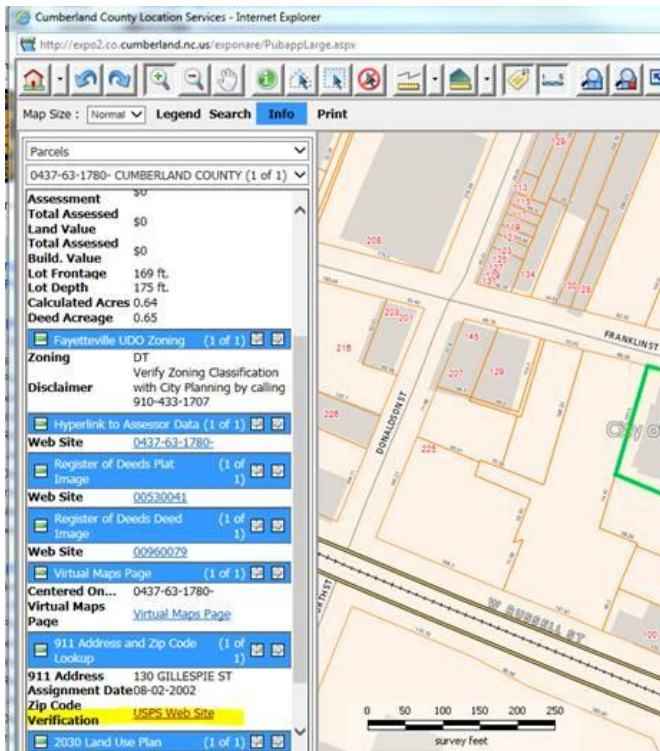

## Zip Code Verifications

Our mapping site now has the ability to verify the USPS zip code for a found address. This only works when you have queried an address and is only under the Planning Info, TELCO and Board of Elections maps at this time.

If using the older interface it will show up as below under the 911 Address Info. (You may have to scroll down the left hand panel a bit)

Just choose the USPS Web Site Hyperlink and you should open a page that shows the official zip code data. Some very new address assignments and apartment complex addresses may not be in the USPS files though.