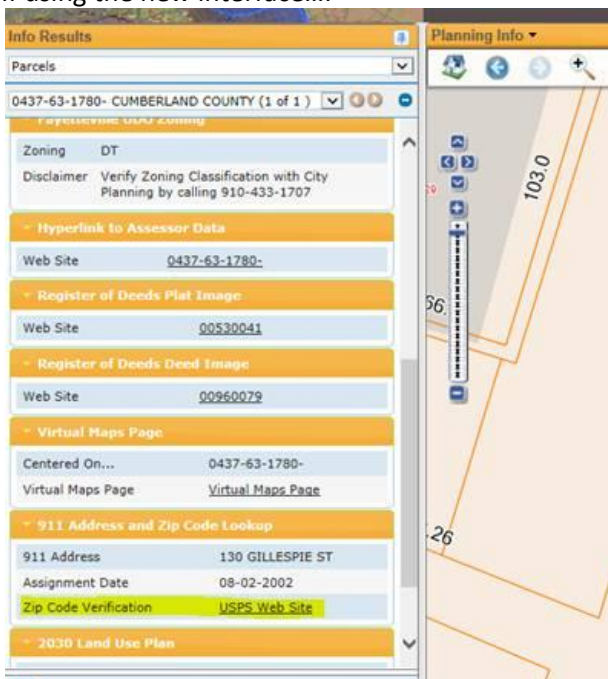

Just choose the USPS Web Site Hyperlink and you should open a page that shows the official zip code data. Some very new address assignments and apartment complex addresses may not be in the USPS files though.

If using the new interface....